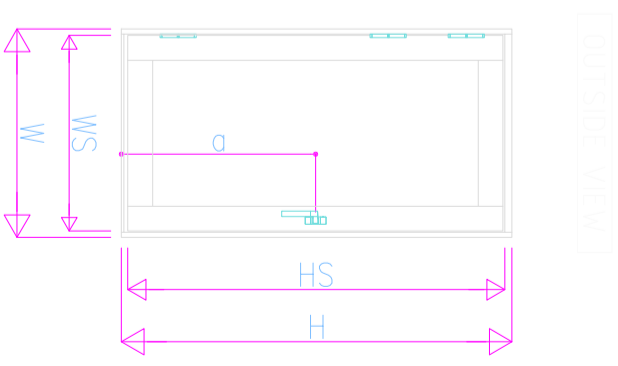

IWIN-S Aluminium Doors and Windows
 - Single Door with Multi-point Latch Option

IWIN-S Aluminium Doors and Windows
 - Double Door with Multi-point Latch Option