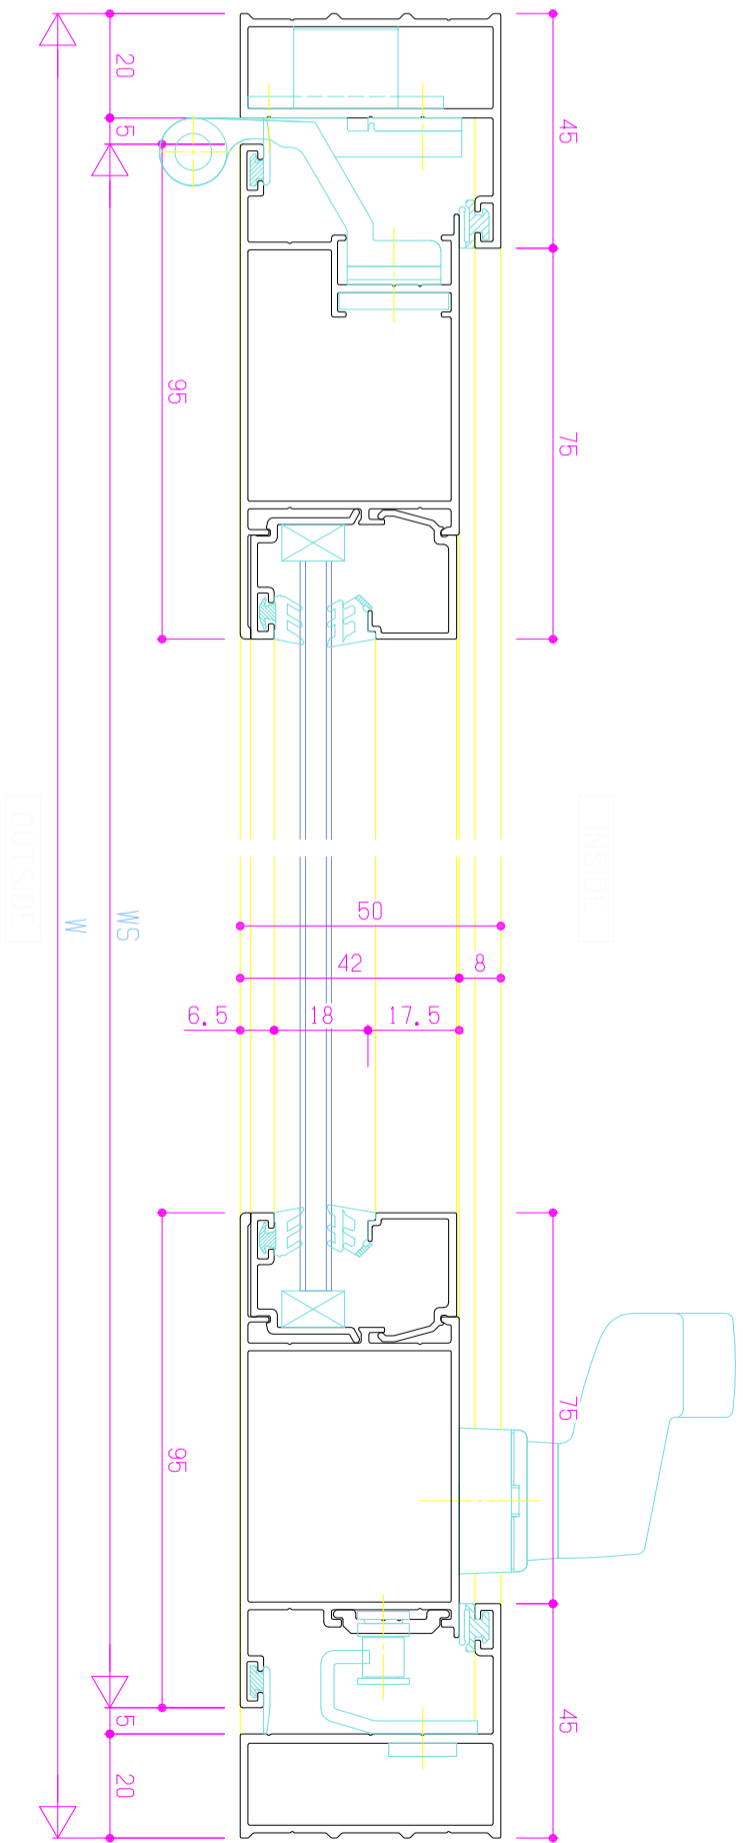

IWIN-S Aluminium Doors and Windows
 - Single Door with Multi-point Latch Option

IWIN-S Aluminium Doors and Windows
 - Double Door with Multi-point Latch Option