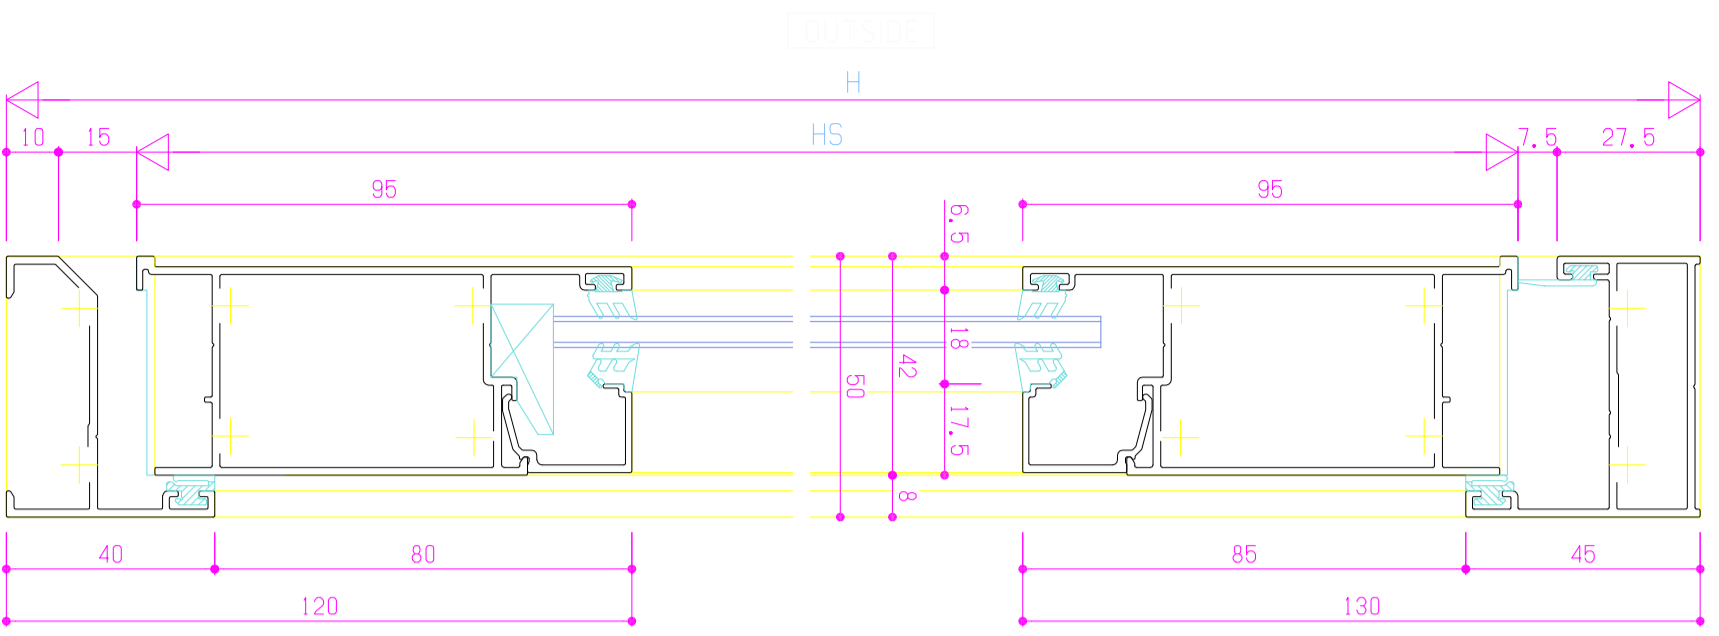

IWIN-S Aluminium Doors and Windows
 - Single Door with Multi-point Latch Option

IWIN-S Aluminium Doors and Windows
 - Double Door with Multi-point Latch Option