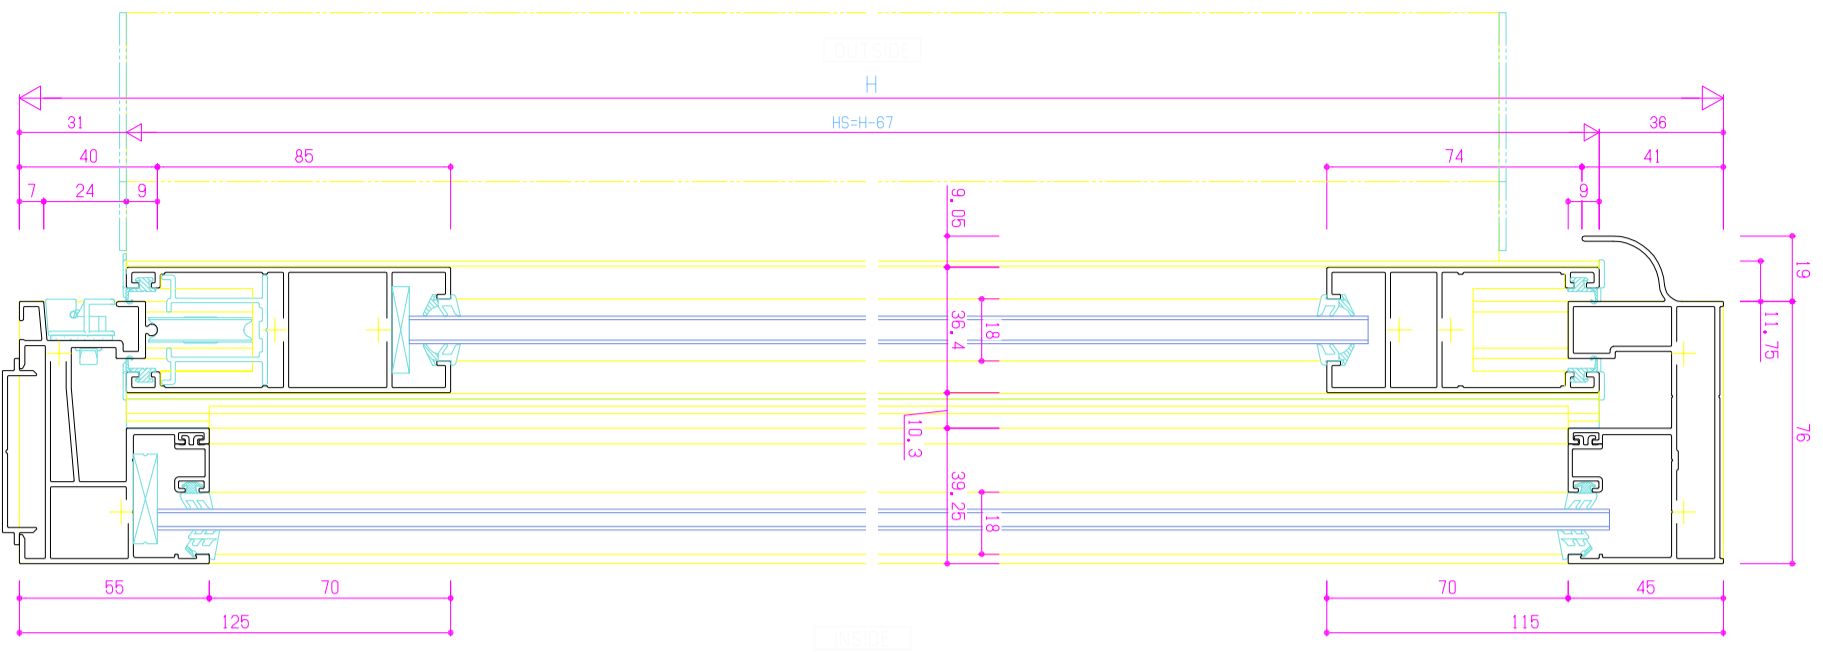

IWIN-S Aluminium Doors and Windows  
 - Two ways Single Sliding

A-TYPE

B-TYPE

D-TYPE

OUTSIDE VIEW