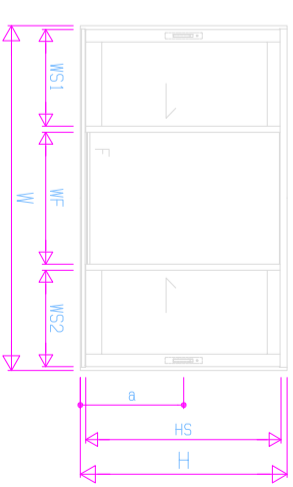

IWIN-S Aluminium Doors and Windows  
 - Two ways Single Sliding

A-TYPE

B-TYPE

D-TYPE

OUTSIDE VIEW